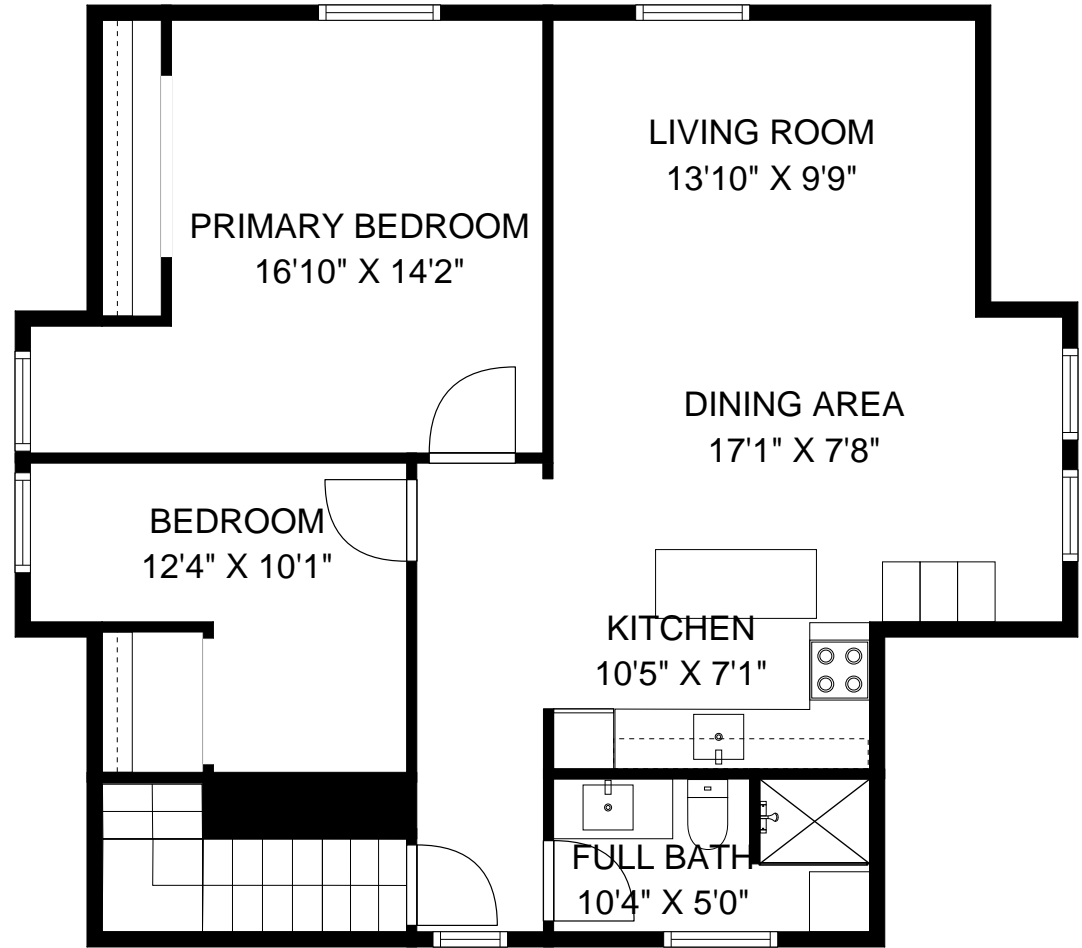

THE FLOOR PLAN

567 Mountain Avenue Springfield, New Jersey

NOT TO SCALE – This floor plan is provided for illustration purposes only.
Room positions and dimensions are approximate and should be independently measured for accuracy.

THE FLOOR PLAN

567 Mountain Avenue Apartment Springfield, New Jersey

LOWER LEVEL

APARTMENT OVER GARAGE